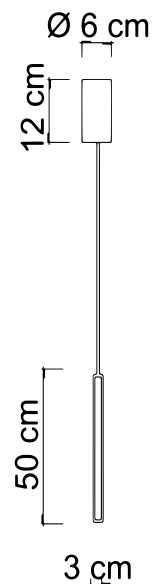

# KIRA/S1

hanging lamp

Between design and art, Kira evokes a prodigious contemporary light sculpture that dominates the space with its strong installation power and a fluctuating stage presence of great impact

7654	KIRA/S1
Power	25W Led Integrated
Input	220/240 V- 50/60Hz
Kelvin	Sikrea Dynamic Dimmer
Dimmable	Yes
Real Lumen	Dimmable Max 1625
CRI	90
IP	20
L. Wire	400 cm

Article compatible with Sikrea Dynamic Dimmer + (cod. 4868)

### PACKAGING DATA :

Packages	1
Net Weight	1,0kg
Gross Weight	1,3kg
Volume	0,0174 m <sup>3</sup>

Any interventions on the light source of this article must be carried out by qualified personnel or by the manufacturer himself.  
Any operation carried out without prior consultation with Contemporanea srl will void the guarantee